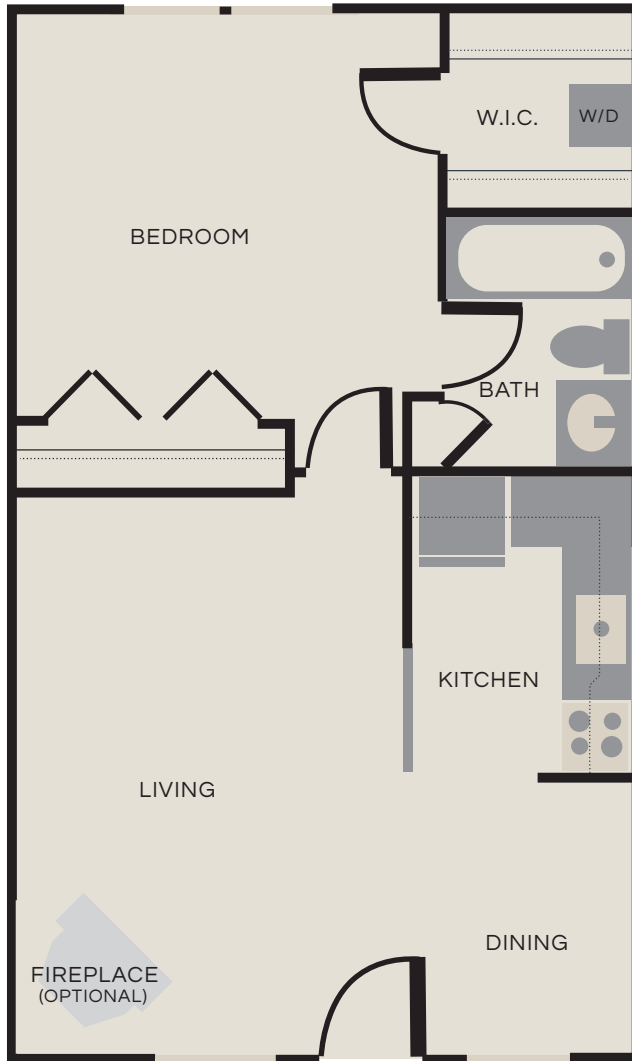

COLLINS JUNCTION

COLLIER

1 BEDROOM | 1 BATHROOM

600 square feet

Apartment Home: _____ Date: _____

Location Notes (View, Floor): _____

RESERVE YOUR HOME TODAY!

Deposit Due: \$ _____ Refundable: \$ _____ Non-refundable: \$ _____